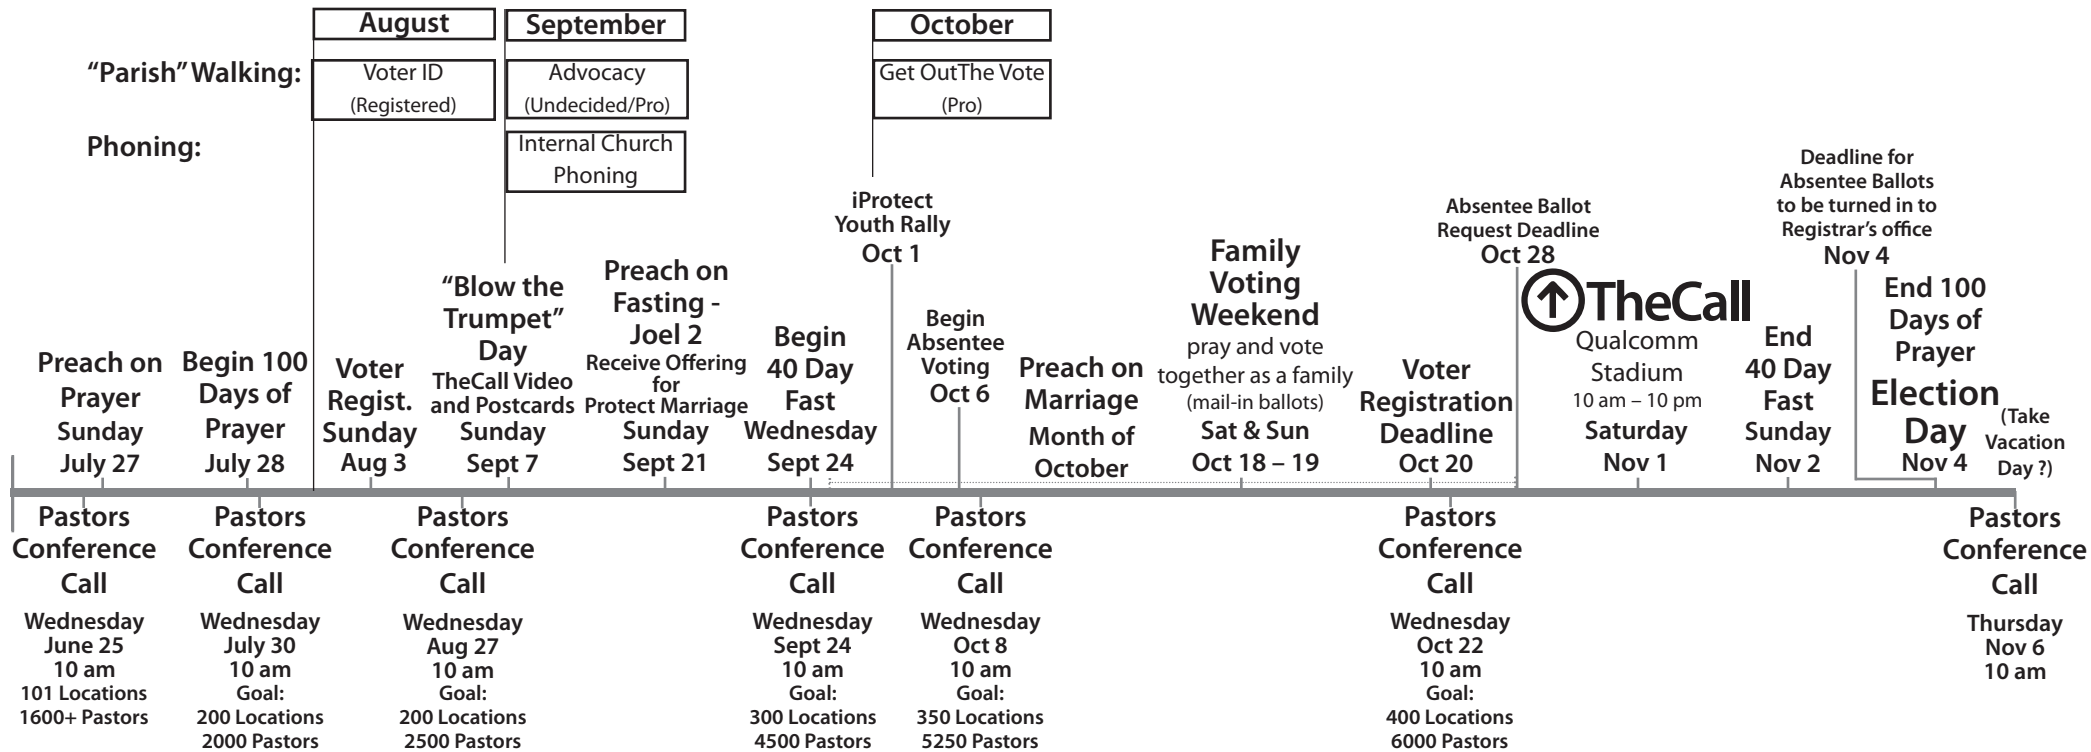

PROTECT MARRIAGE CALIFORNIA TIMELINE

JUNE 25 - NOV 6, 2008

PROTECT MARRIAGE CALIFORNIA TIMELINE

JUNE 25 - NOV 6, 2008

PROTECT MARRIAGE ARIZONA TIMELINE

JUNE 25 - NOV 6, 2008

PROTECT MARRIAGE FLORIDA TIMELINE

JUNE 25 - NOV 6, 2008