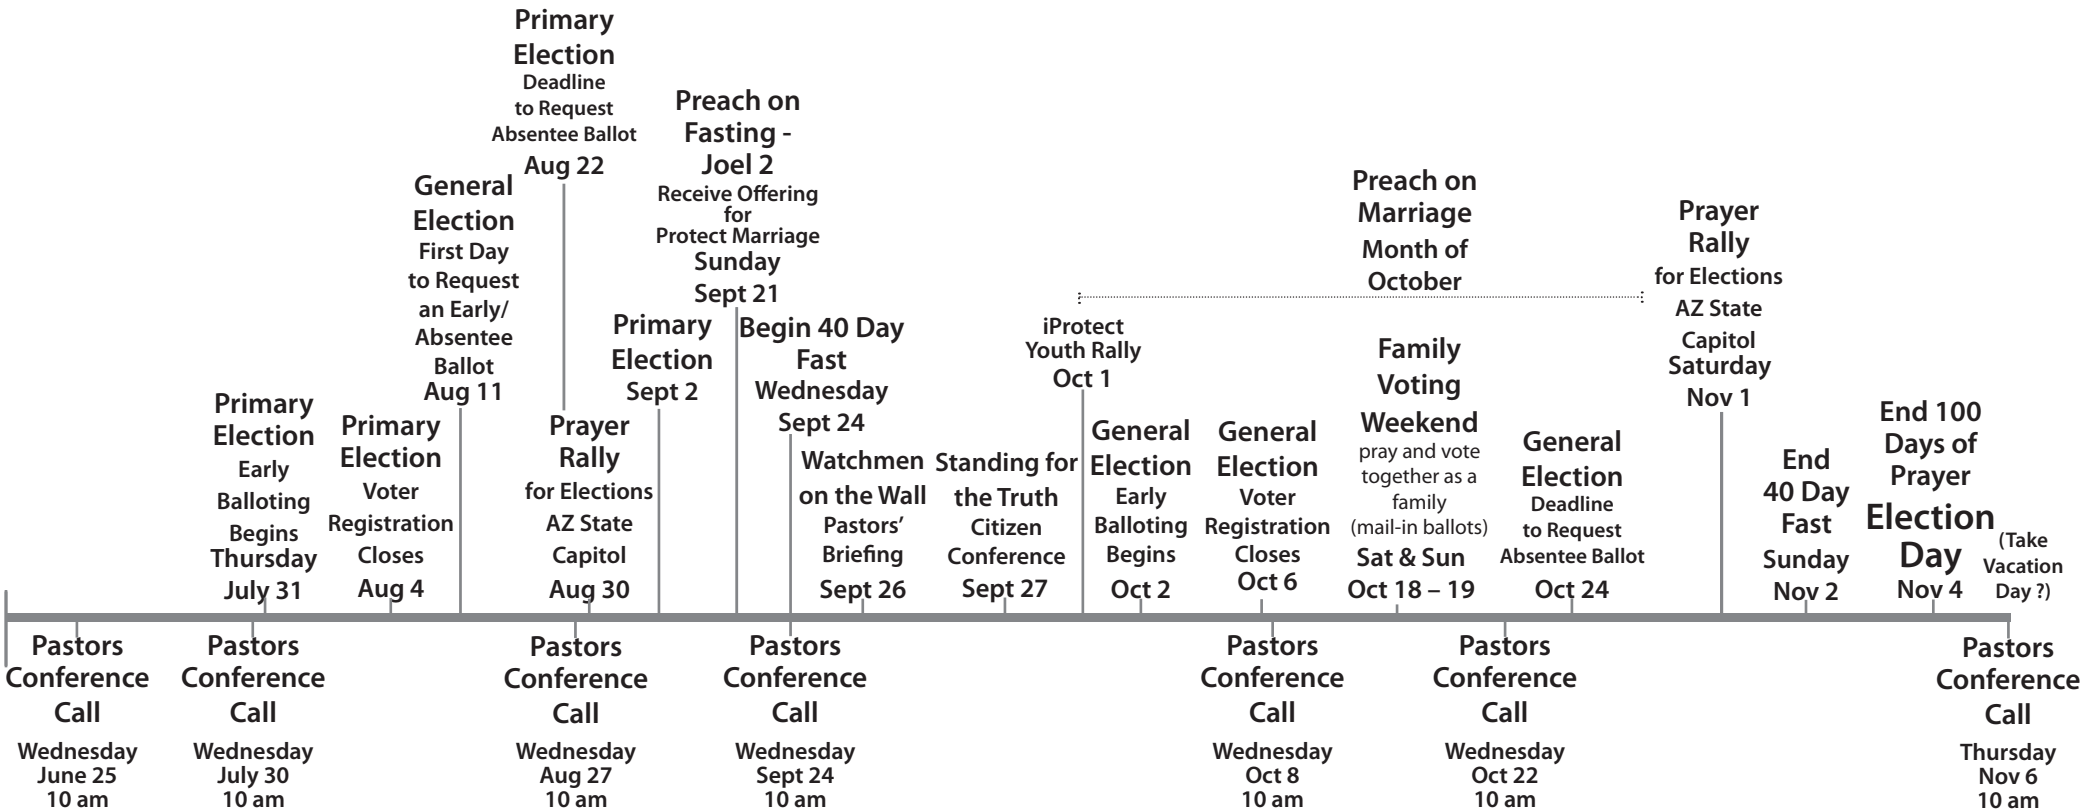

PROTECT MARRIAGE CALIFORNIA TIMELINE

JUNE 25 - NOV 6, 2008

PROTECT MARRIAGE CALIFORNIA TIMELINE

JUNE 25 - NOV 6, 2008

PROTECT MARRIAGE ARIZONA TIMELINE

JUNE 25 - NOV 6, 2008

PROTECT MARRIAGE FLORIDA TIMELINE

JUNE 25 - NOV 6, 2008